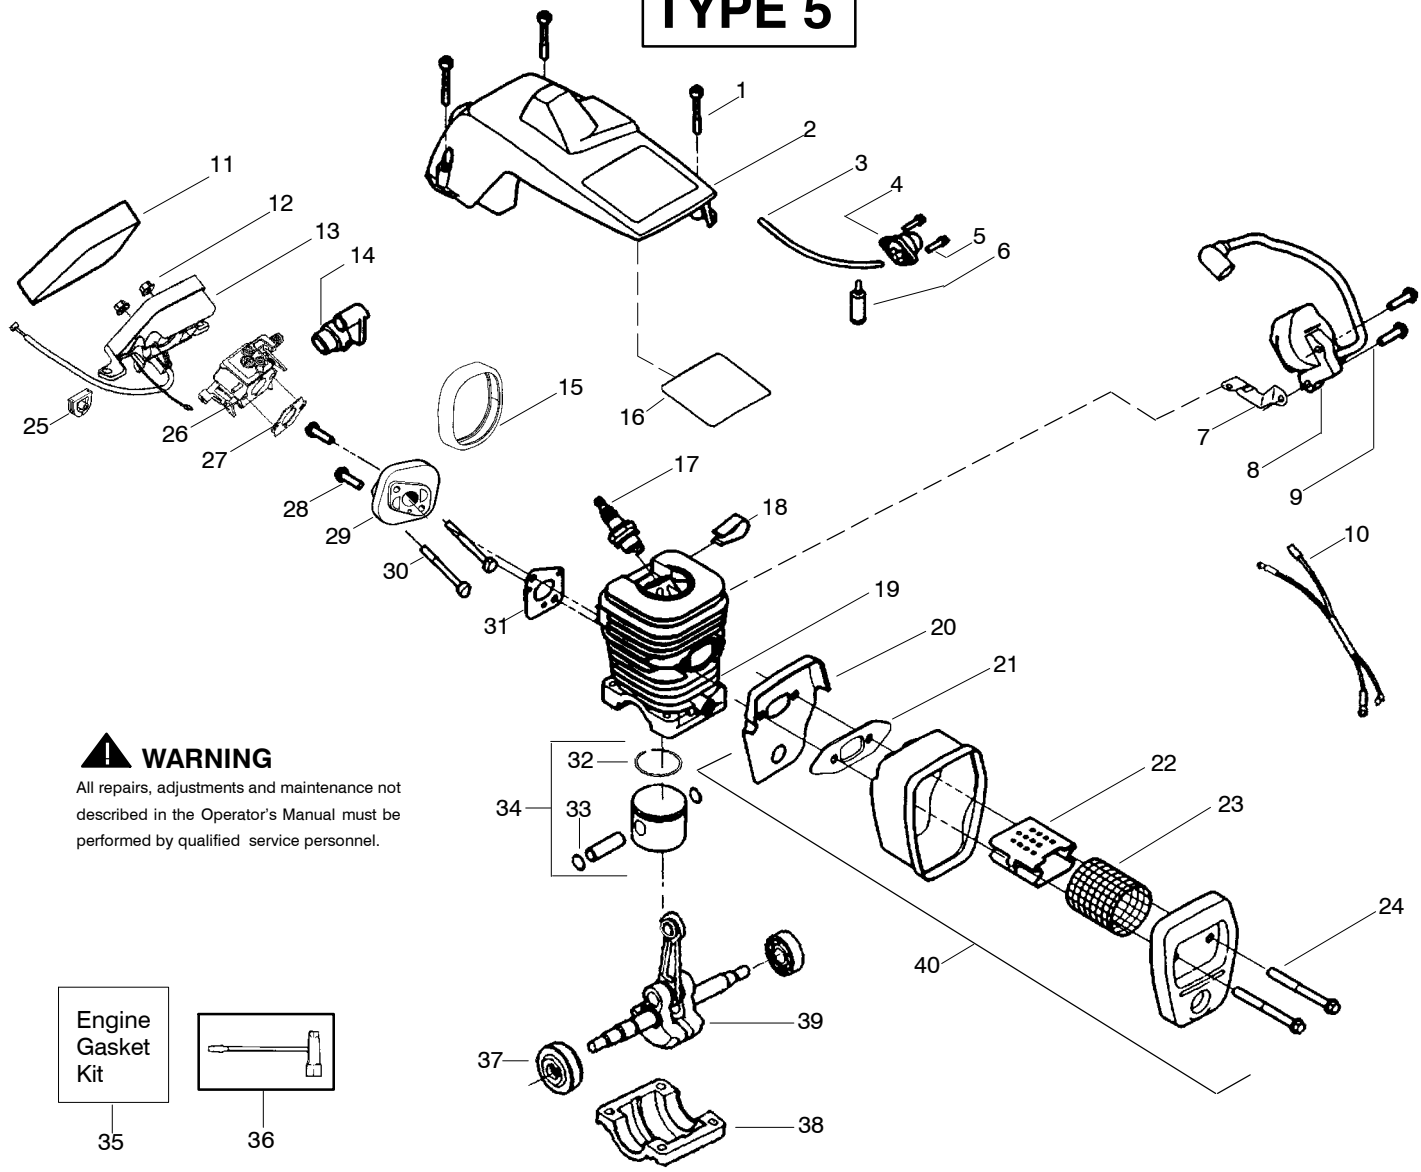

TYPE 5

⚠ WARNING

All repairs, adjustments and maintenance not described in the Operator's Manual must be performed by qualified service personnel.