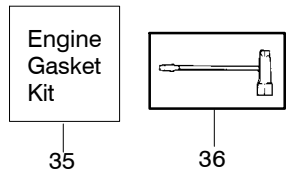

↖ = NEW PART NUMBER FOR THIS IPL

* = REFER TO THE SERVICE REFERENCE INDICATED FOR MORE INFORMATION. (LOCATED AT END OF IPL)

TYPE 5

⚠ WARNING

All repairs, adjustments and maintenance not described in the Operator's Manual must be performed by qualified service personnel.

✓ = NEW PART NUMBER FOR THIS IPL ★ = REFER TO THE SERVICE REFERENCE INDICATED FOR MORE INFORMATION. (LOCATED AT END OF IPL)

Carburetor Assembly – WT-391 – #530069722

Ref.	Part No.	Description
1.	530038479	Limiter Cap – High
2.	530038478	Limiter Cap – Low
3.	530069826	Carburetor Repair Kit (KIT = Indicates Contents) & Includes Limiter Caps
4.	530069844	Gasket/Diaphragm Kit (• = Indicates Contents)