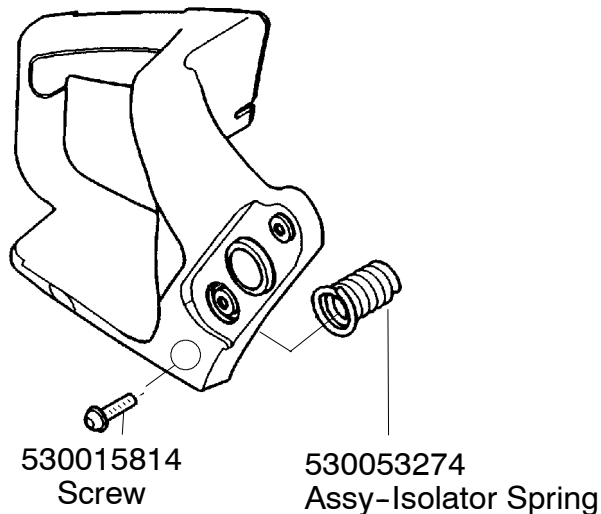

PARTS LIST NO. 530163179		McCULLOCH.® PARTS LIST	CHAIN SAW MODEL(s) MAC CAT 436	
DATE 3/07/07	Replaces 163179 - 11/28/06		Note: Illustration may differ from actual model due to design changes	PAGE NO. 8

★★★★★ **Service Reference** ★★★★★

Note: Due to product improvements, your unit may have been built with or without the spring and screw shown below. If your unit does not have this spring and screw, no action is required. If your unit does have the spring and screw, please order the part numbers listed below.

530015814
Screw

530053274
Assy-Isolator Spring