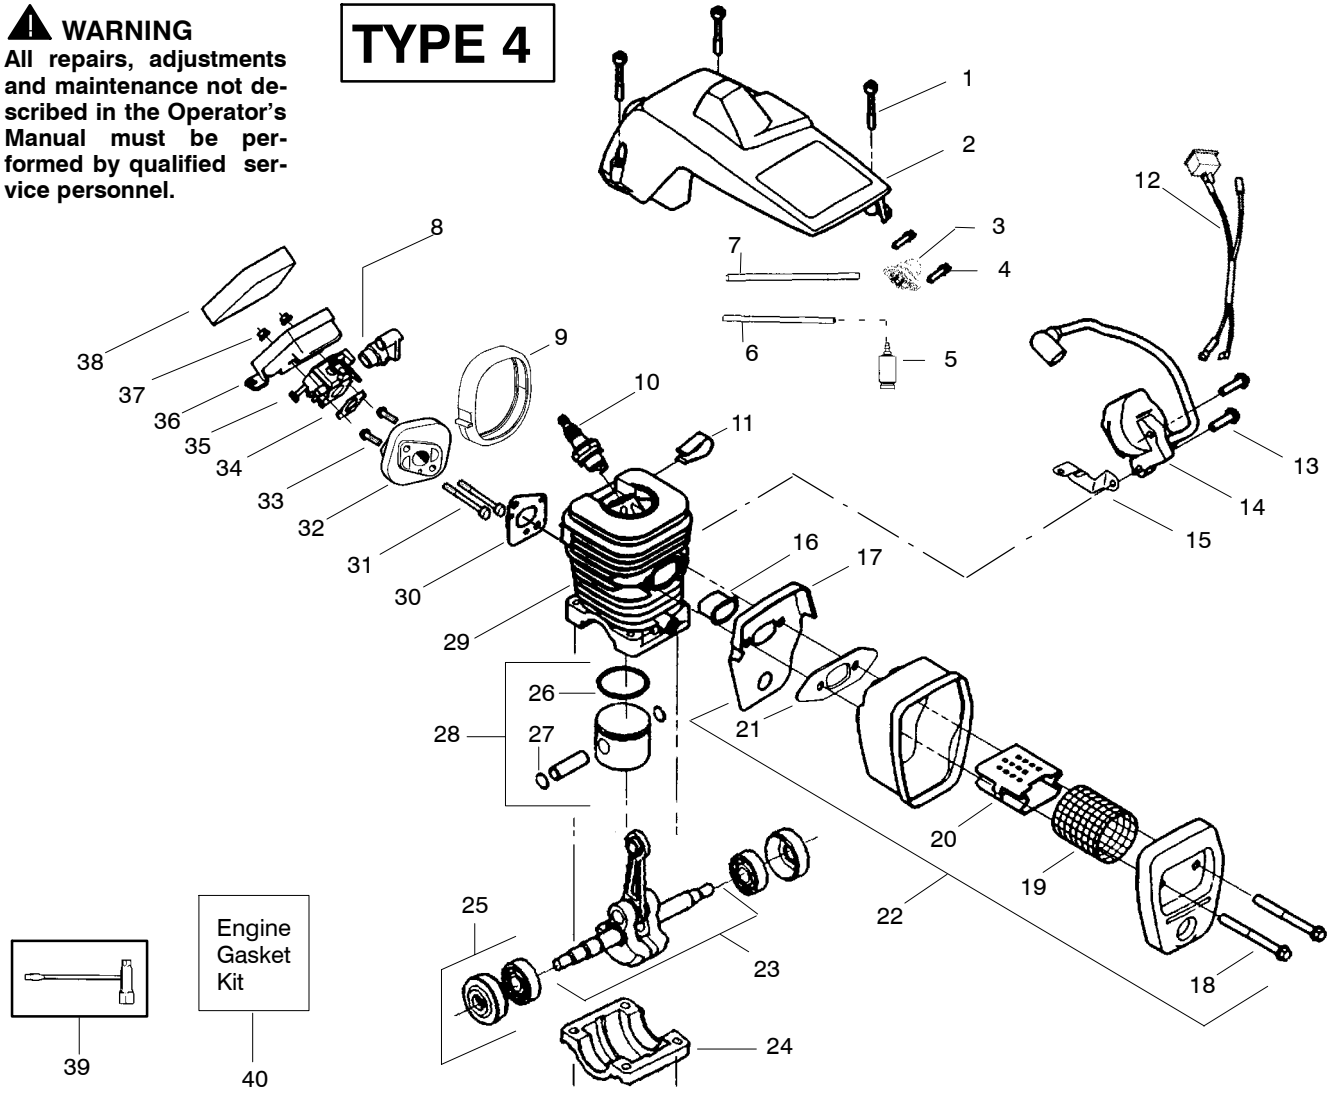

WARNING
All repairs, adjustments and maintenance not described in the Operator's Manual must be performed by qualified service personnel.

TYPE 4

Ref.	Part No.	Description	Ref.	Part No.	Description	Ref.	Part No.	Description
1.	530016153	Screw	19.	530036103	Screen-Spark	36.	530047604	Housing-Air Filter
2.	530056914	Shield-Cylinder	20.	530037813	Diffuser-Muffler	37.	530016101	Nut
3.	530047213	Assy-Air Purge	21.	530069608	Gasket-Muffler (kit)	38.	530037793	Air Filter - Foam
4.	530015780	Screw	22.	530047207	Assy-Muffler (Incl. 17-21)	39.	530031135	Wrench-Bar
5.	530095646	Assy-Fuel Pick-up	23.	530047062	Assy-Crankshaft	40.	530069608	Kit-Engine Gasket (incl. 34,30,21)
6.	530069247	Kit-Line Purge/Carb. (Small Dia)	24.	530037935	Cap-Crankcase			
7.	530069216	Kit-Line Purge/Tank (large line)	25.	530056363	Assy-Seal & Bearing			
8.	530035526	Grommet-Carb Adjust.	26.	530038729	Ring-Piston			
9.	530054144	Seal-Carb Adapter	27.	530015697	Retainer - Piston Pin			
10.	952030150	Spark Plug (RCJ-7Y)	28.	530071408	Kit-Piston - (incl. 26-27)			
11.	530016136	Clip-High Tension Lead	29.	530071412	Kit-Cylinder			
12.	530049117	Assy-Wire Harness (includes switch)	30.	530069608	Gasket-Carb. Adapter (kit)			
13.	530015814	Screw	31.	530016187	Screw			Not Shown
14.	530039167	Module-Ignition	32.	530049700	Carb. Adapter	530164543		Manual- (Scan)
15.	530047442	Strap-Ground	33.	530016386	Screw	530164544		Manual - (Euro I)
16.	530037652	Insulator-Heat	34.	530069608	Carb. Gasket (kit)	530164545		Manual - (Euro II)
17.	530049870	Back Plate-Muffler	35.	---	Kit-Carburetor	530054781		Decal-Warning
18.	530016132	Screw		530069722	(WT-391)			
				530071621	(WT-625)			

↖ = NEW PART NUMBER FOR THIS IPL

* = REFER TO THE SERVICE REFERENCE INDICATED FOR MORE INFORMATION. (LOCATED AT END OF IPL)